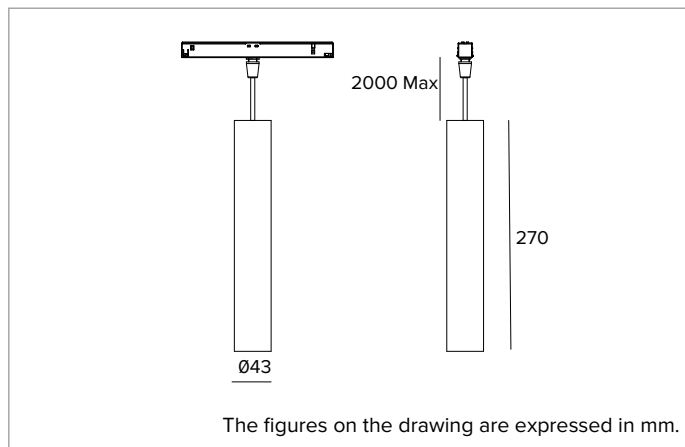

## Professional low voltage LED fixture for direct lighting

	2700K	H(m)	D(m)	Emax(lx)		
	Ra90		18°			
	Fixture Power	8W	1	0.31	3613	
	Source Flux	842lm	2	0.62	903	
	Fixture Flux	533lm	3	0.93	401	
	Efficacy	71lm/W	4	1.24	226	
TS1966	I <sub>max</sub> =4291cd/klm	I <sub>max</sub>	3613cd	5	1.55	145